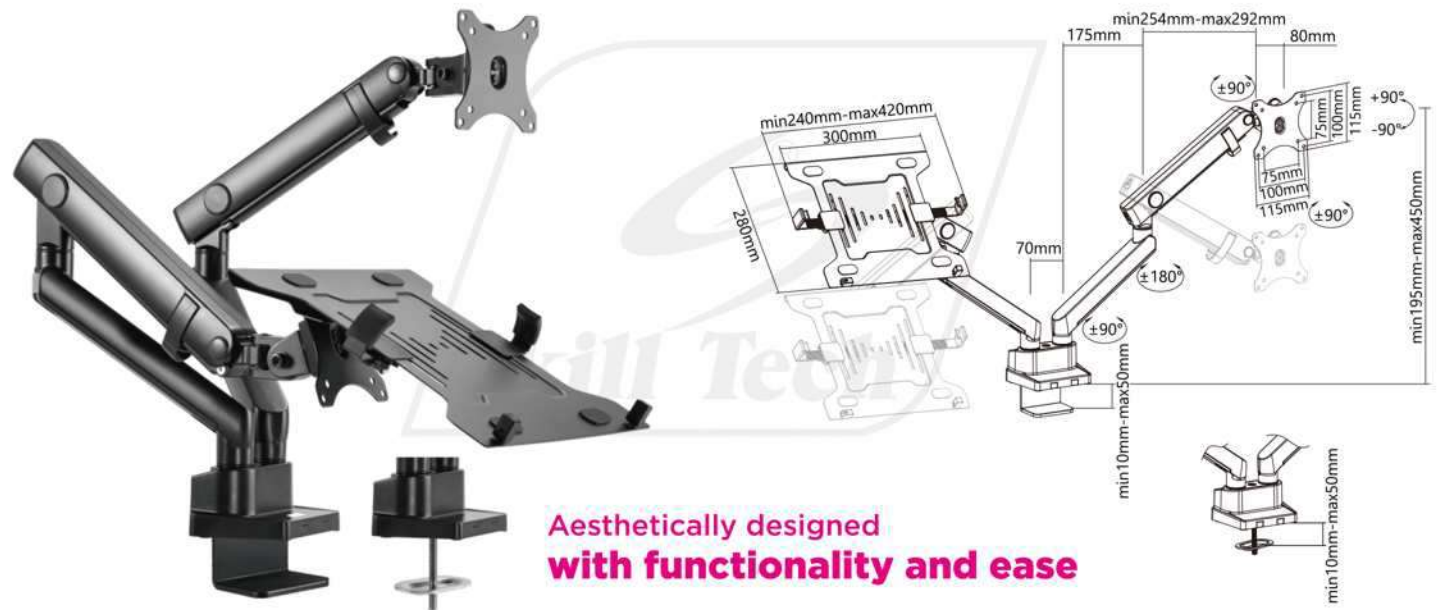

# SH20 C024ML

## Counterbalance Monitor Desk Mount

**Aesthetically designed  
with functionality and ease**

Screen Size  
17" - 32"

VESA Compatible  
75x75 100x100

Tilt Range  
+90° - -90°

Swivel Range  
+90° - -90°

Screen Rotation  
+90° - -90°

Weight Capacity  
0-8kg/0-17.6lbs

Weight Capacity  
4.5kg/9.9lbs

Detachable  
VESA Plate

Cable  
Management

**Smooth Arm Insertion**  
ensures easy installation.

**Built-In Elbow Spring Gauge**  
allows perfect weight  
adjustments at any level.

**Clamp & Grommet Installation**  
accommodate more users.